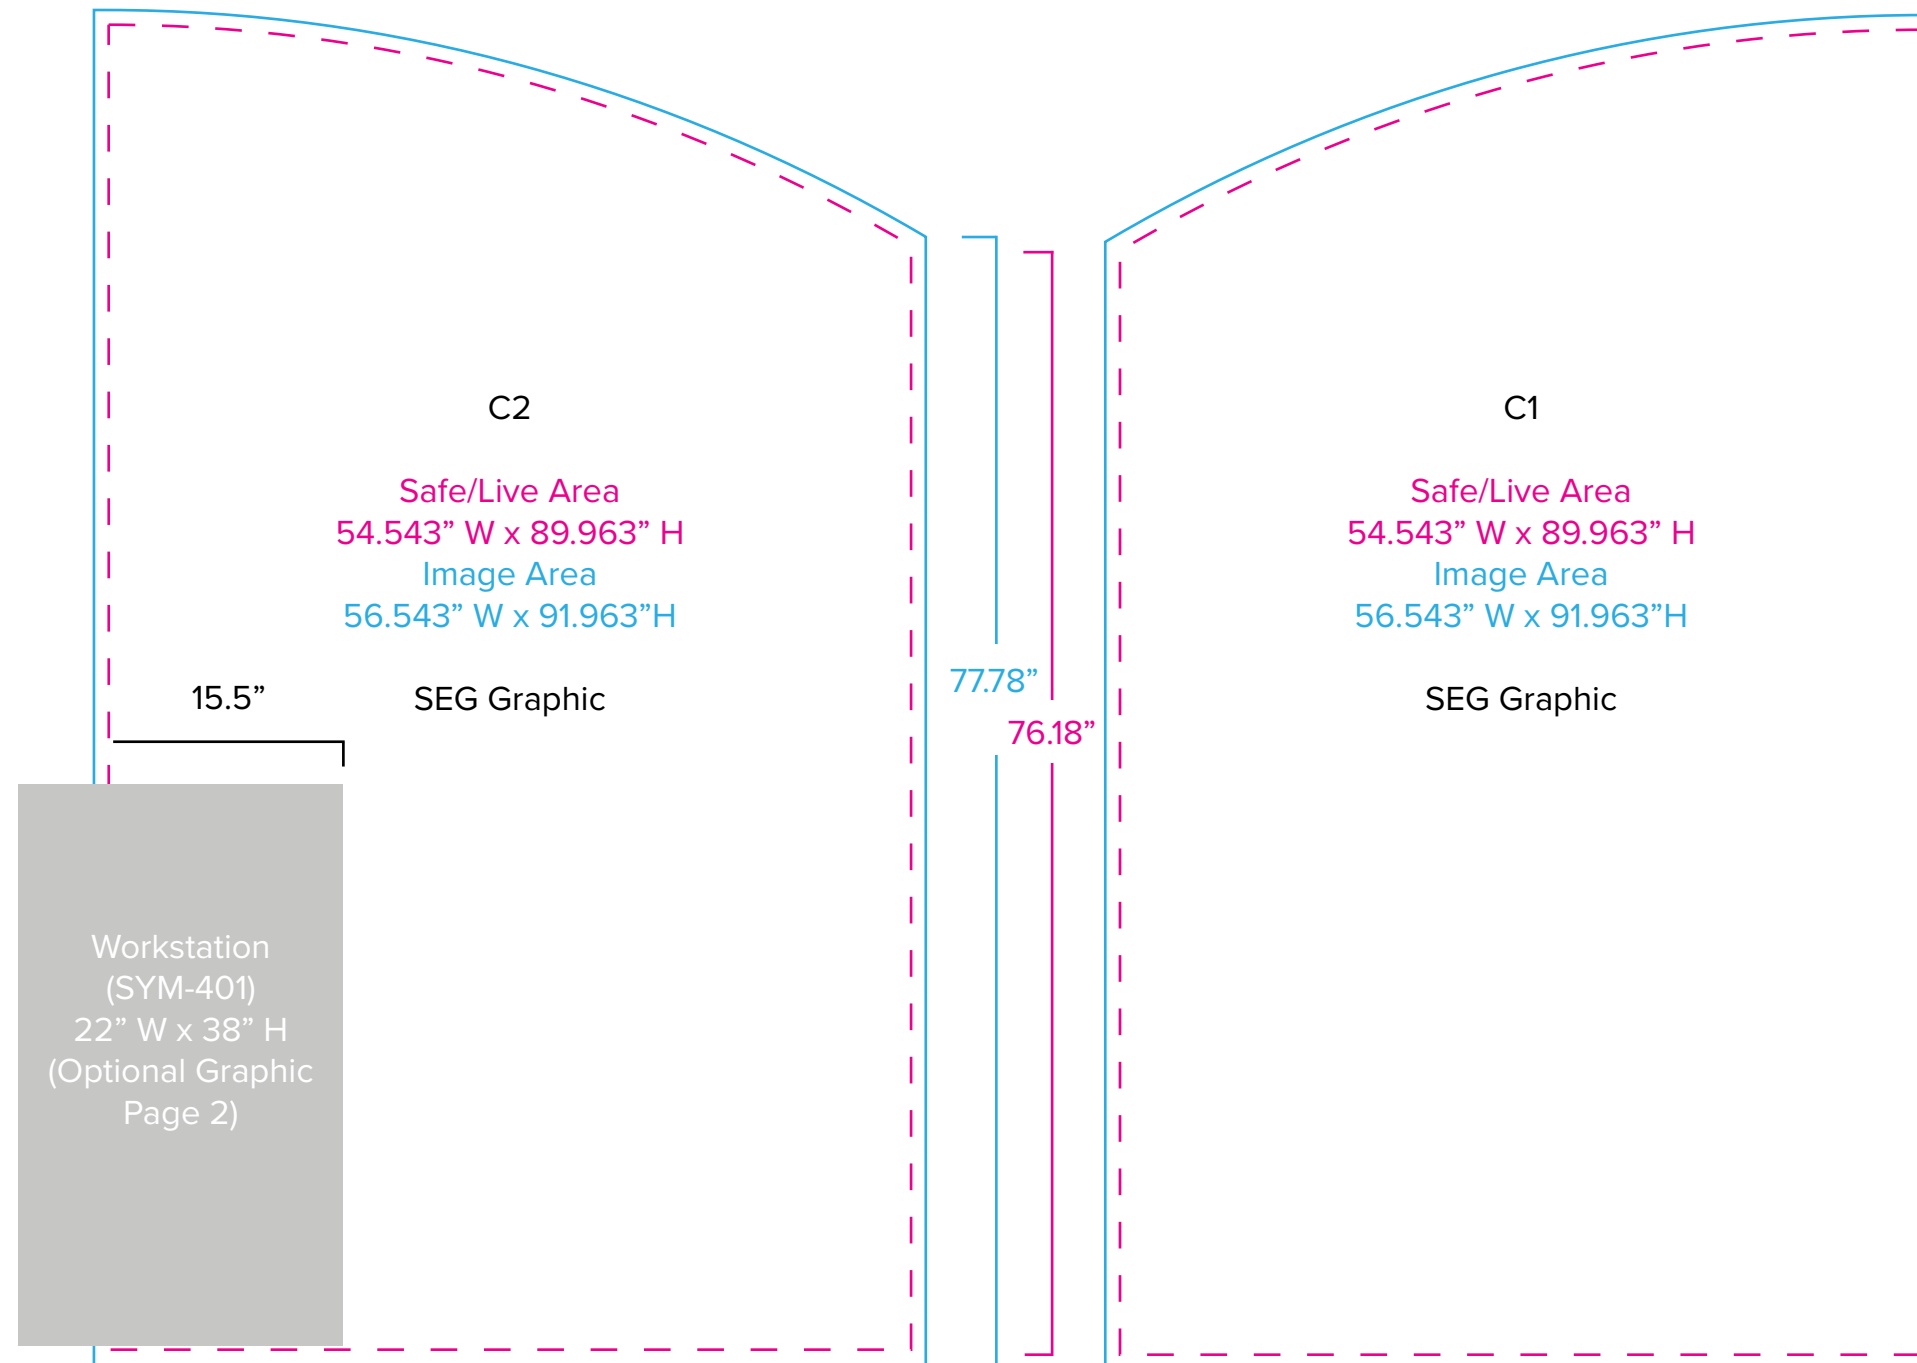

Graphic Template

10 x 10 Inline Exhibit

Backwall with Flat Arched Panels - SEG Graphics

NOTE: All Raster Art (jpg, tiff, psd, png, etc.) must be at least 100 dpi at print size.
Standard kits are often customized. Please check with Customer Service to ensure that this template matches your specific job.

Graphic Template
Backwall Workstation Countertop – Vinyl Graphics
Graphics **NOT** included in base price. Please request pricing.

NOTE: All Raster Art (jpg, tiff,psd, png, etc.) must be at least 100 dpi at print size.
Standard kits are often customized. Please check with Customer Service to ensure that this template matches your specific job.

Graphic Template Portable Counter – Vinyl Graphic

Countertop

Image Area
29.97" W x 21.5" H

Vinyl Graphic

NOTE: All Raster Art (jpg, tiff,psd, png, etc.) must be at least 100 dpi at print size.

Standard kits are often customized. Please check with Customer Service to ensure that this template matches your specific job.