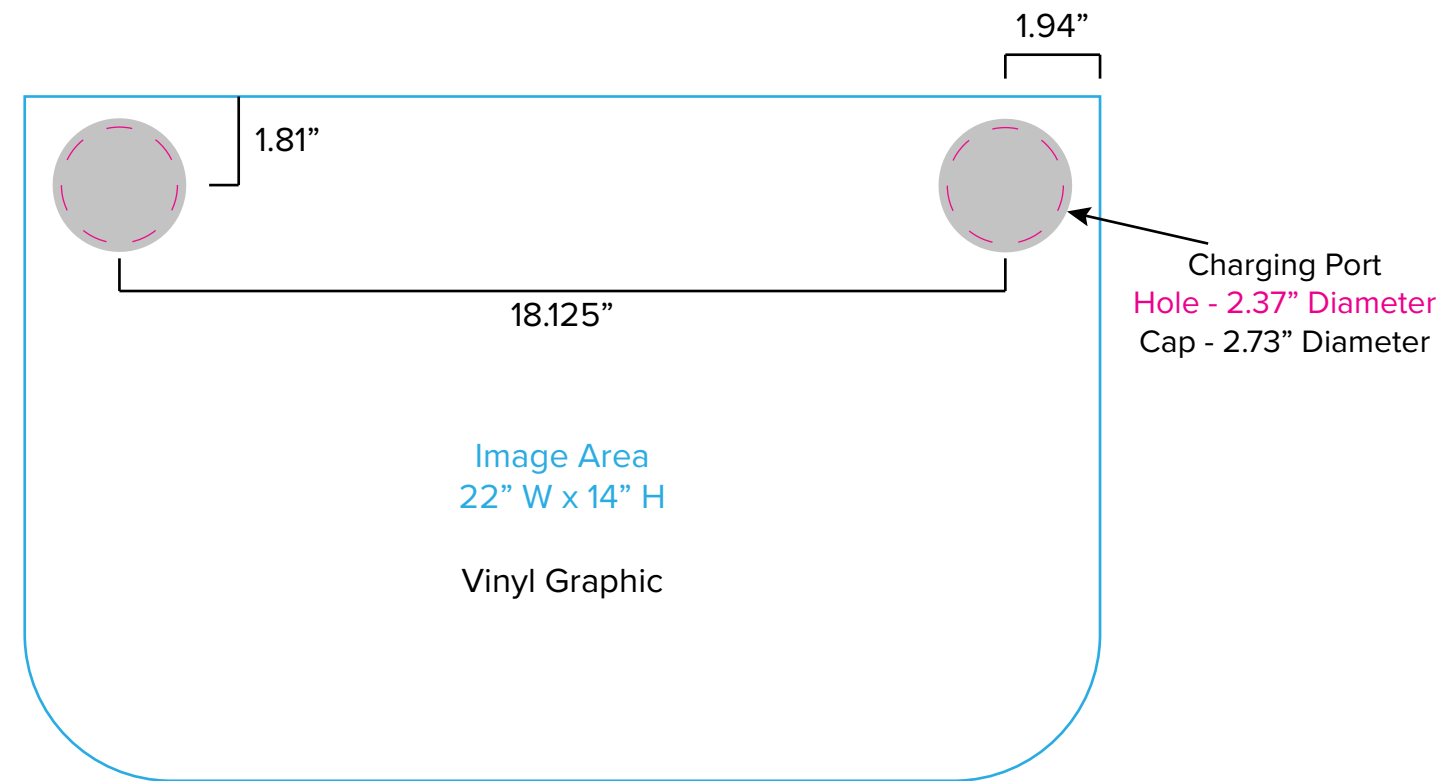

Graphic Template

10 x 10 Inline Exhibit

Backwall with Flat Arched Panels - SEG Graphics

NOTE: All Raster Art (jpg, tiff, psd, png, etc.) must be at least 100 dpi at print size.
Standard kits are often customized. Please check with Customer Service to ensure that this template matches your specific job.

Graphic Template
Backwall Workstation Countertop – Vinyl Graphics
Graphics **NOT** included in base price. Please request pricing.

NOTE: All Raster Art (jpg, tiff,psd, png, etc.) must be at least 100 dpi at print size.
Standard kits are often customized. Please check with Customer Service to ensure that this template matches your specific job.

Graphic Template Portable Counter – Vinyl Graphic

Countertop

Image Area
29.97" W x 21.5" H

Vinyl Graphic

NOTE: All Raster Art (jpg, tiff,psd, png, etc.) must be at least 100 dpi at print size.

Standard kits are often customized. Please check with Customer Service to ensure that this template matches your specific job.