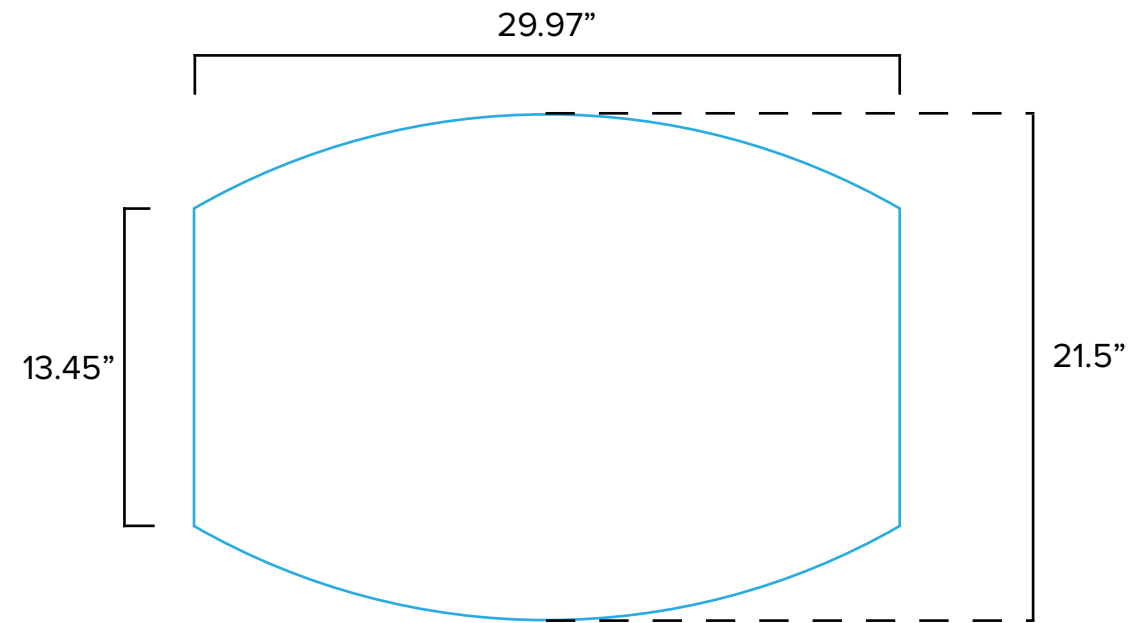

Graphic Template

10 x 10 Inline Exhibit

Backwall with Flat Arched Panels - SEG Graphics

NOTE: All Raster Art (jpg, tiff, psd, png, etc.) must be at least 100 dpi at print size.
Standard kits are often customized. Please check with Customer Service to ensure that this template matches your specific job.

Graphic Template
Backwall Workstation Countertop – Vinyl Graphics
Graphics **NOT** included in base price. Please request pricing.

NOTE: All Raster Art (jpg, tiff,psd, png, etc.) must be at least 100 dpi at print size.
Standard kits are often customized. Please check with Customer Service to ensure that this template matches your specific job.

Graphic Template Portable Counter – Vinyl Graphic

Countertop

Image Area
29.97" W x 21.5" H

Vinyl Graphic

NOTE: All Raster Art (jpg, tiff,psd, png, etc.) must be at least 100 dpi at print size.

Standard kits are often customized. Please check with Customer Service to ensure that this template matches your specific job.