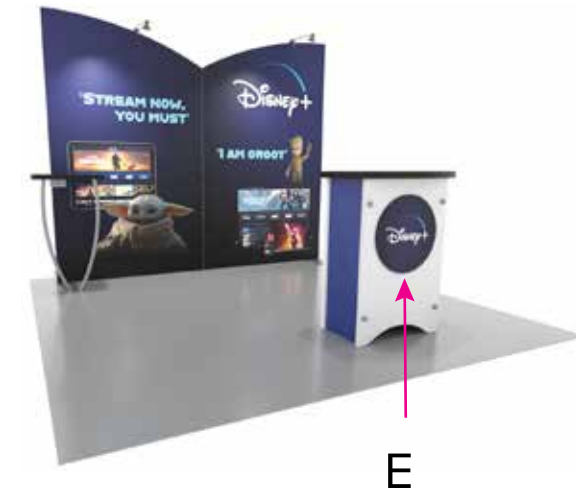

Graphic Template
Backwall Workstation Countertop – Vinyl Graphics
Graphics **NOT** included in base price. Please request pricing.

NOTE: All Raster Art (jpg, tiff,psd, png, etc.) must be at least 100 dpi at print size.
Standard kits are often customized. Please check with Customer Service to ensure that this template matches your specific job.

Graphic Template Portable Counter – Vinyl Graphic

Countertop

Image Area
29.97" W x 21.5" H

Vinyl Graphic

NOTE: All Raster Art (jpg, tiff,psd, png, etc.) must be at least 100 dpi at print size.

Standard kits are often customized. Please check with Customer Service to ensure that this template matches your specific job.