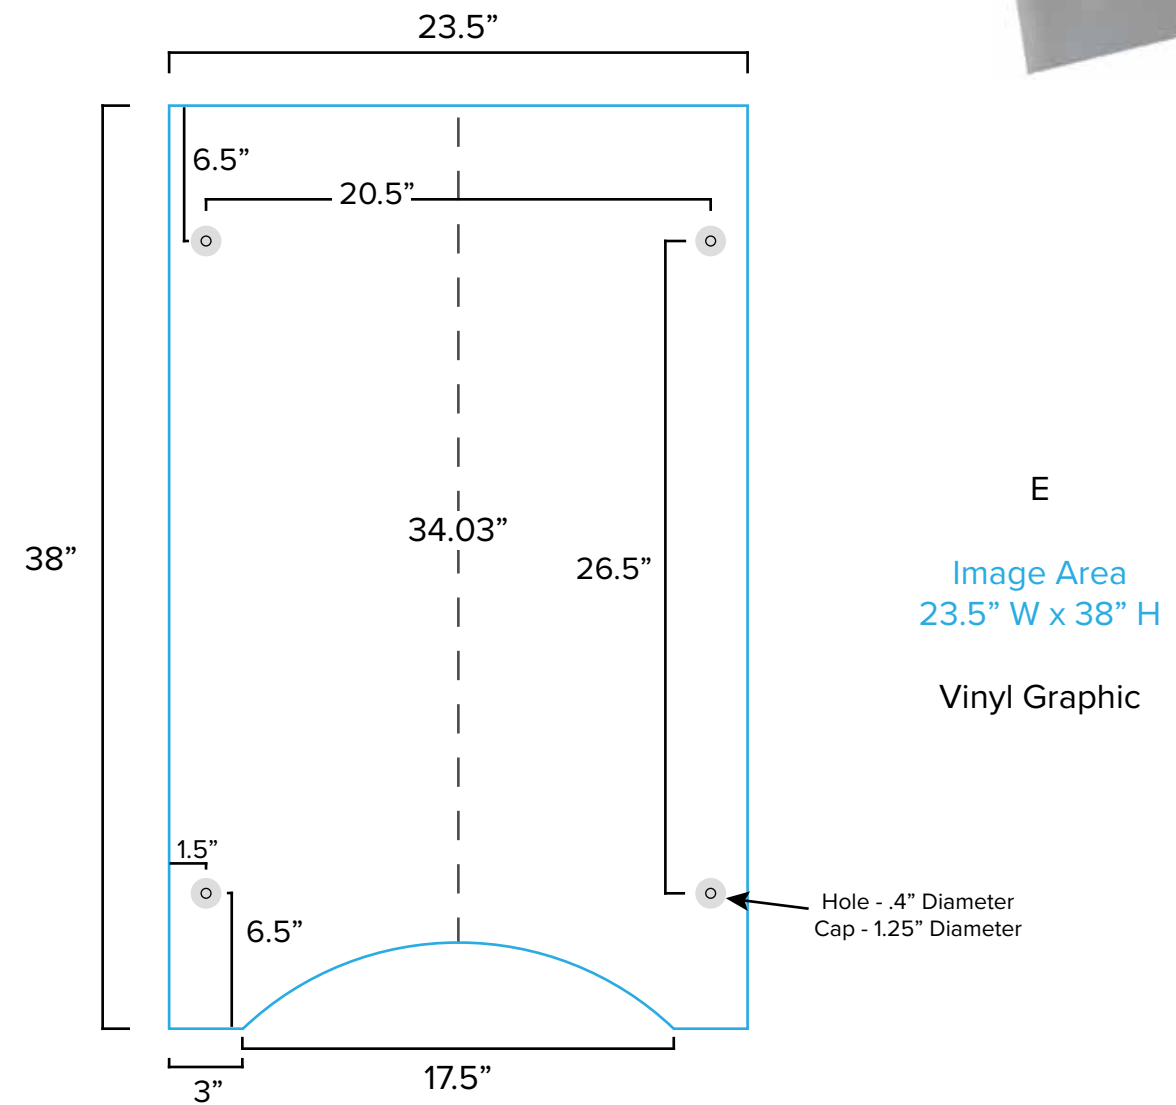

Graphic Template

10 x 10 Inline Exhibit

Backwall with Flat Arched Panels - SEG Graphics

NOTE: All Raster Art (jpg, tiff, psd, png, etc.) must be at least 100 dpi at print size.
Standard kits are often customized. Please check with Customer Service to ensure that this template matches your specific job.

Graphic Template
Backwall Workstation Countertop – Vinyl Graphics
Graphics **NOT** included in base price. Please request pricing.

NOTE: All Raster Art (jpg, tiff,psd, png, etc.) must be at least 100 dpi at print size.
Standard kits are often customized. Please check with Customer Service to ensure that this template matches your specific job.

Graphic Template Portable Counter – Vinyl Graphic

Countertop

Image Area
29.97" W x 21.5" H

Vinyl Graphic

NOTE: All Raster Art (jpg, tiff,psd, png, etc.) must be at least 100 dpi at print size.

Standard kits are often customized. Please check with Customer Service to ensure that this template matches your specific job.